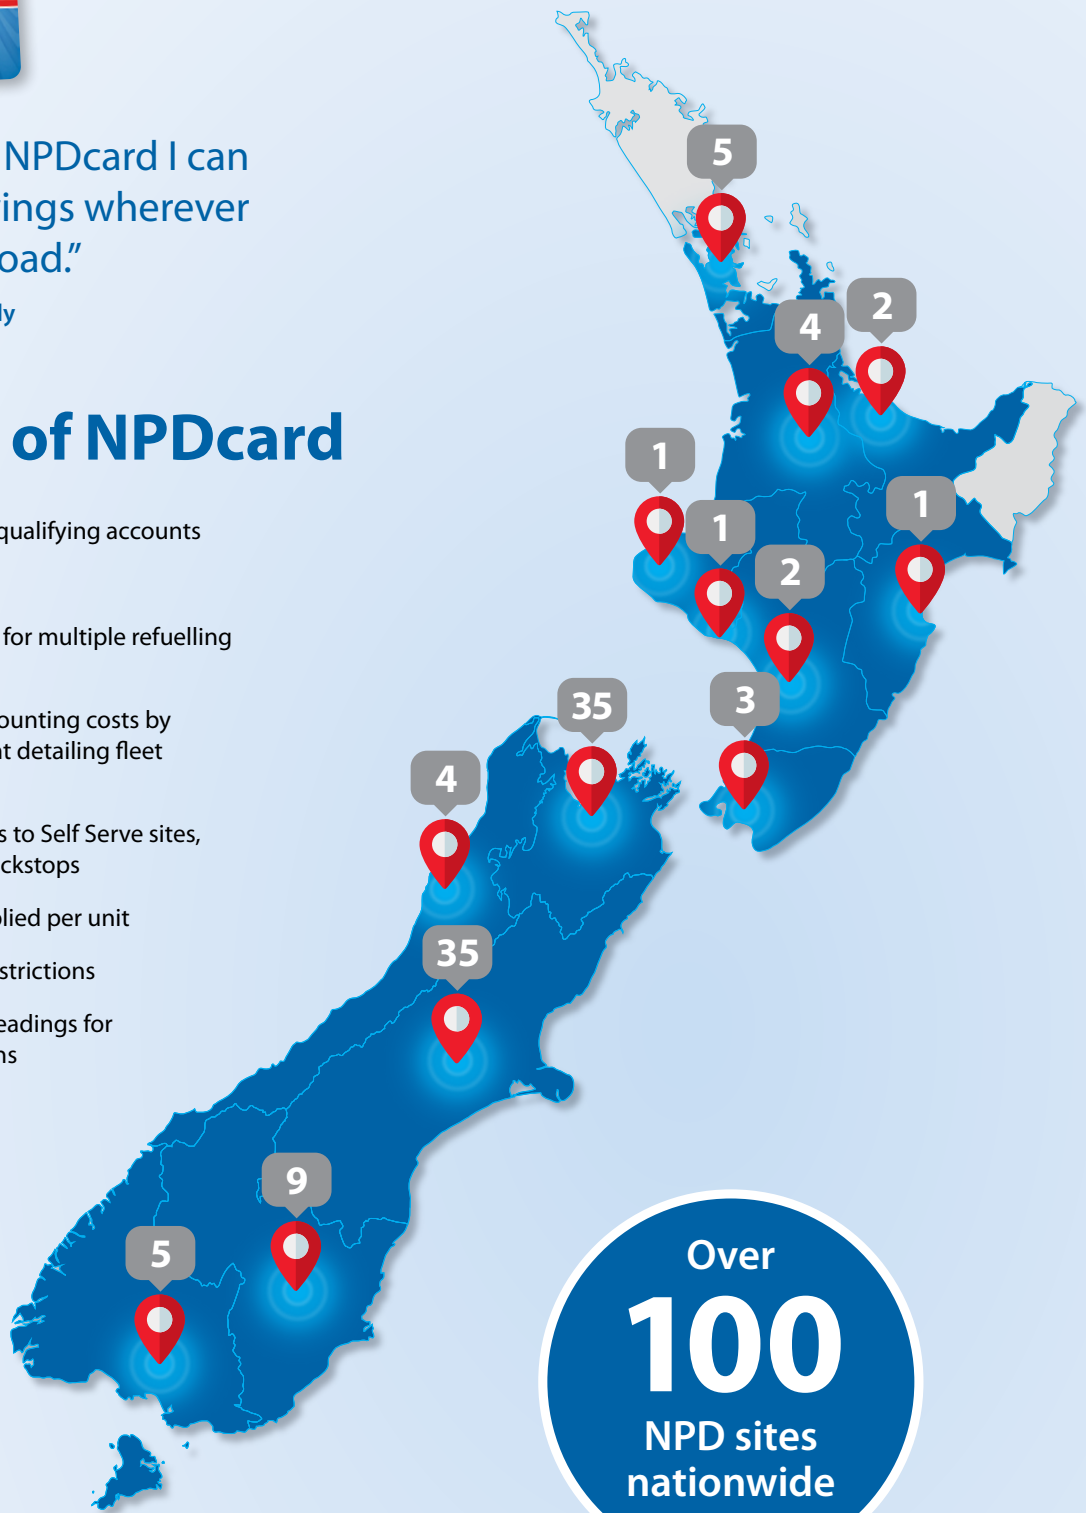

"I know with NPDcard I can get great savings wherever I am on the road."

Visit npd.co.nz to apply

Benefits of NPDcard

- Fuel cost savings for qualifying accounts
- Convenient to use
- Large Retail Network for multiple refuelling options
- Reduce time and accounting costs by receiving one account detailing fleet purchases
- Allows 24 hour access to Self Serve sites, Marine Stops and Truckstops
- Cost allocations supplied per unit
- Optional purchase restrictions
- Optional odometer readings for fuel usage calculations

Over
100
NPD sites
nationwide